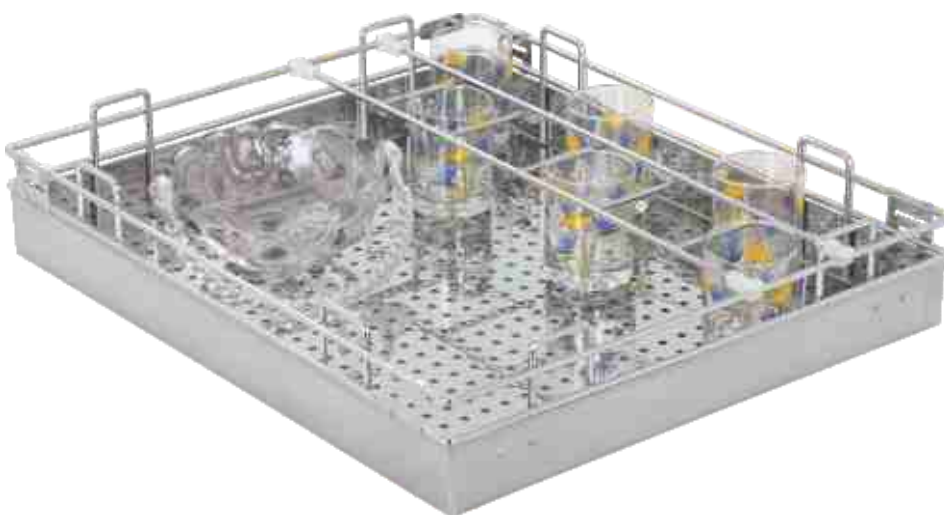

An ISO 9001:2015
Certified Company

Glass Basket

Size in inch

Width 12, 15, 17, 19, 21

Depth 20, 22, 24

Height 4

Size in mm

Width 304, 380, 430, 480,
530

Depth 508, 560, 608

Height 101

Perforated Sheet Glass Basket

Size in inch

Width 12, 15, 17, 19, 21

Depth 20, 22, 24

Height 4

Size in mm

Width 304, 380, 430, 480,
530

Depth 508, 560, 608

Height 101