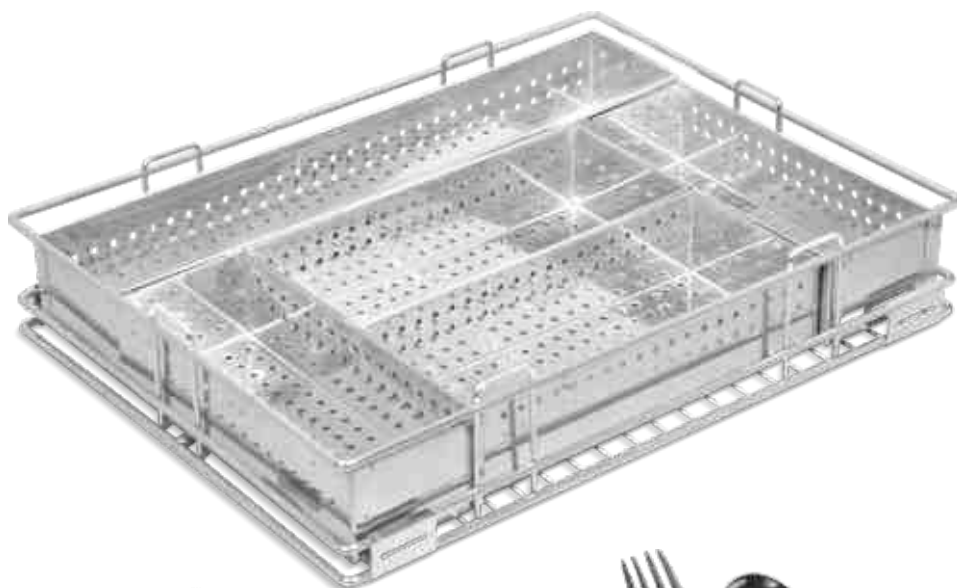

Perforated Box Cutlery Basket

Size in inch

Width 15, 17, 19, 21

Depth 20, 22, 24

Height 4

Size in mm

Width 380, 430, 480, 530

Depth 508, 560, 608

Height 101