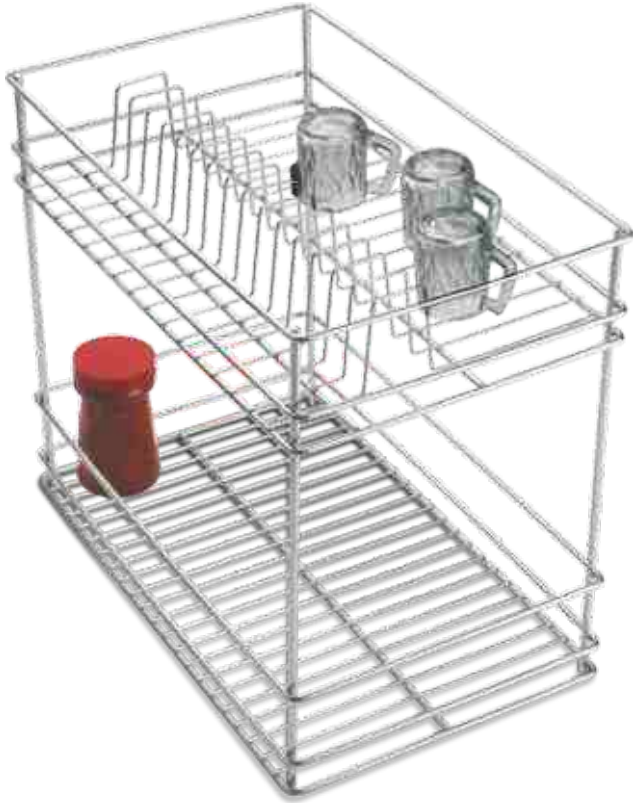

Depth 508

Height 533

Perforated Sheet Three Self Pullout

Size in inch

Width 4, 6, 8, 12

Depth 20

Height 21

Size in mm

Width 101, 152, 203, 304

Depth 508

Height 533

Bottle Plate Pullout

Size in inch

Width 12

Depth 20

Height 17