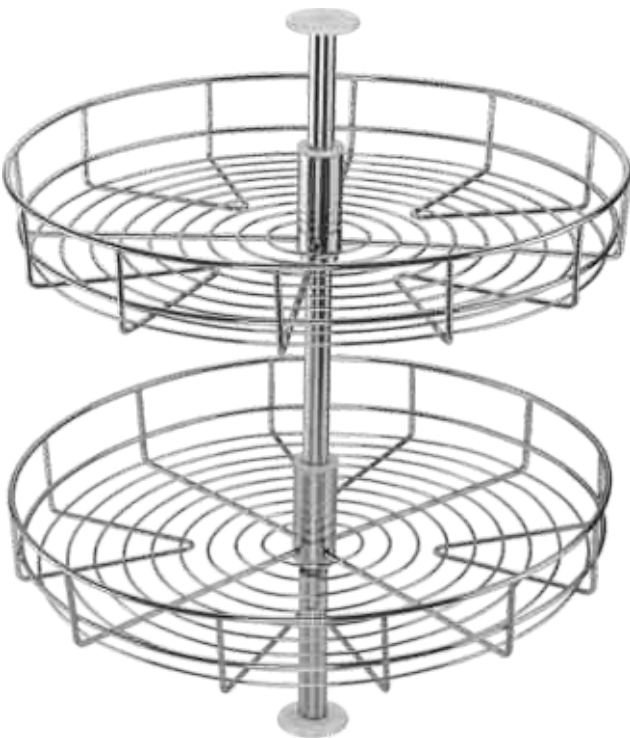

Size in inch		Size in mm	
Width	9	Width	228
Depth	9	Depth	228
Height	7	Height	178

Double Corner

Size in inch		Size in mm	
Width	9	Width	228
Depth	9	Depth	228
Height	17	Height	431

Triple Corner

Size in inch		Size in mm	
Width	9	Width	228
Depth	9	Depth	228
Height	27	Height	685

Plate Tray

Glass Tray

Carrousel

Size in inch
Dia 20, 24, 28

D - Tray

Size in inch
Dia 20, 24, 28

Full Round

Size in inch
Dia 20, 24, 28

Dust Bin

Size in inch	
Dia	8, 9, 10
Height	10, 12, 14

Use Me Basket

Size in inch	
Width	12
Depth	8
Height	14

Bin Holder

Perfume Rack

Size in inch	
Width	12, 16
Depth	4
Height	4

Hot Plate