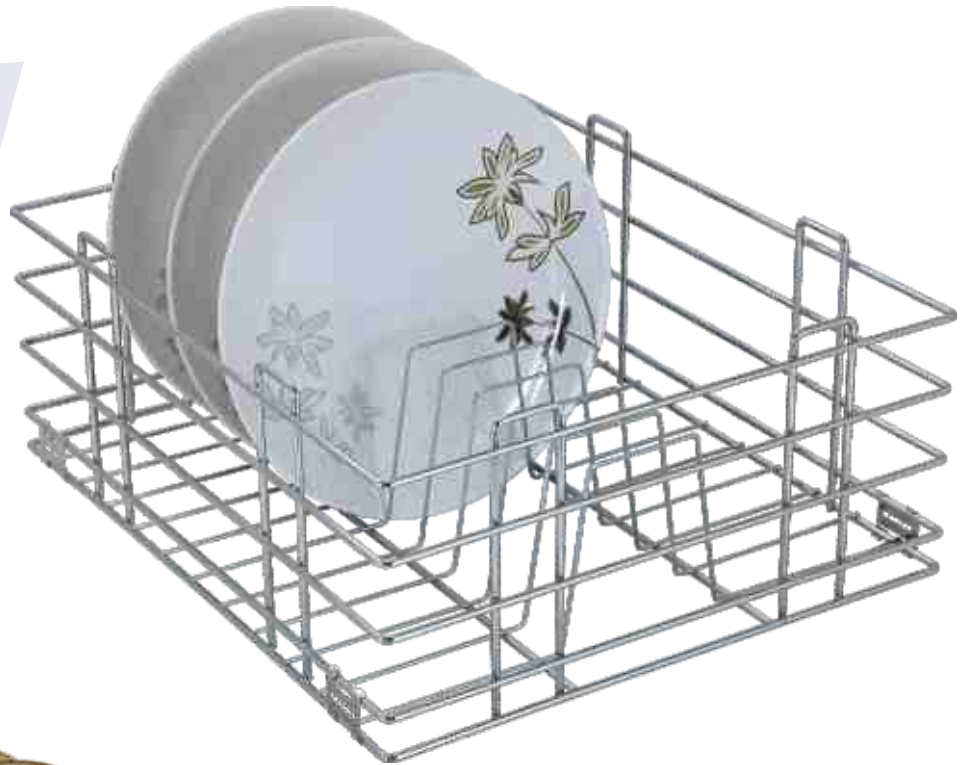

Depth 508, 560, 608

Height 101

Plate Basket

Size in inch

Width 12, 15, 17, 19, 21

Depth 20, 22, 24

Height 6

Size in mm

Width 304, 380, 430

480, 530

Depth 508, 560, 608

Height 152

Perforated Sheet Plate Basket

Size in inch

Width 12, 15, 17, 19, 21

Depth 20, 22, 24