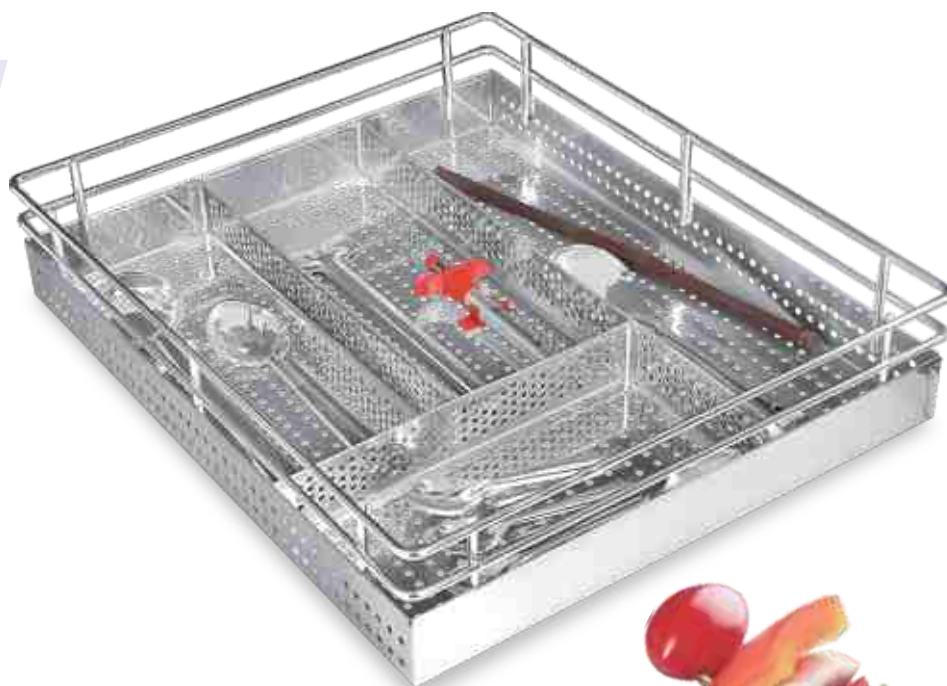

An ISO 9001:2015
Certified Company

Perforated Sheet Cutlery Basket

Size in inch

Width 12, 15, 17, 19, 21

Depth 20, 22, 24

Height 4

Size in mm

Width 304, 380, 430, 480,
530

Depth 508, 560, 608

Height 101