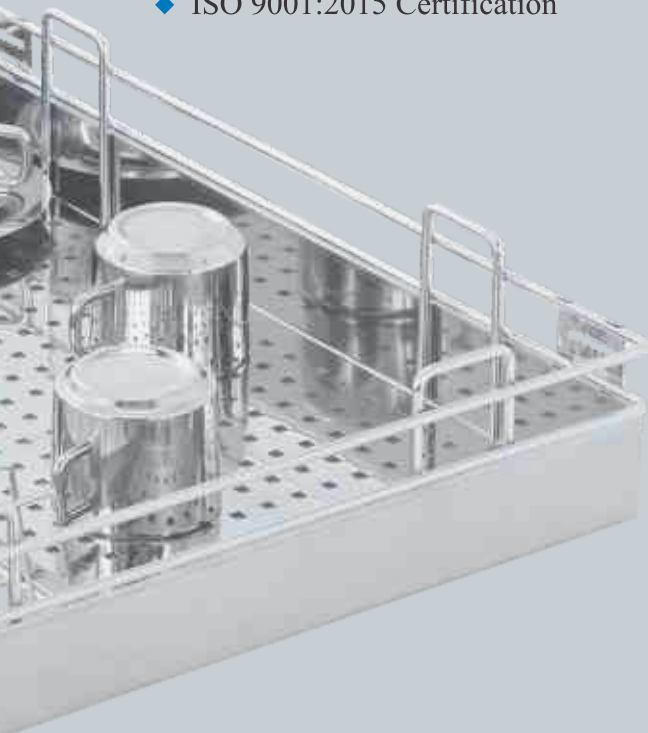

Why Only ESTILO ?

- ◆ Made with 202/304 Stainless Steel
- ◆ 100% Corrosion Resistant
- ◆ Lifelong Durable
- ◆ Extraordinary finishing
- ◆ Premium Quality
- ◆ Made with Precision by highly skilled craftsmen
- ◆ Easy to Install
- ◆ ISO 9001:2015 Certification