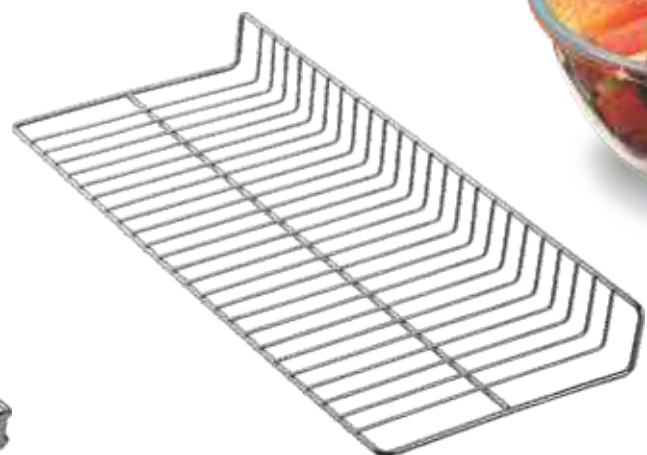

Plate Tray

Glass Tray

Carrousel

Size in inch
Dia 20, 24, 28

D - Tray

Size in inch
Dia 20, 24, 28

Full Round

Size in inch
Dia 20, 24, 28