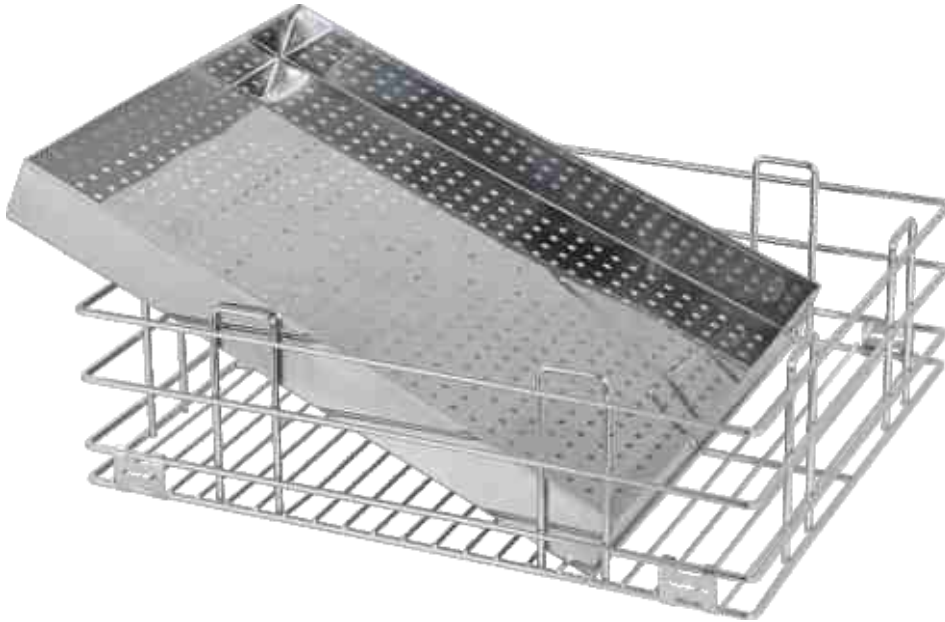

Loose Perforated Sheet Basket

Size in inch

Width 12, 15, 17, 19, 21

Depth 20, 22, 24

Height 4, 6, 8

Size in mm

Width 304, 380, 430, 480, 530

Depth 508, 560, 608

Height 101, 152, 203