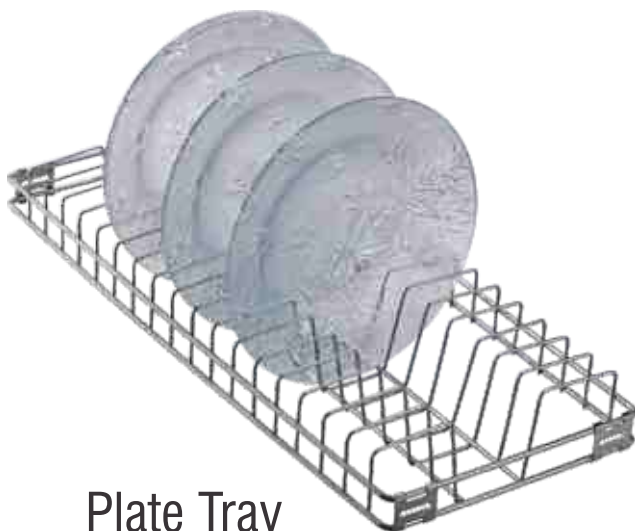

Plate Tray

Glass Tray

Carrousel

Size in inch
Dia 20, 24, 28

D - Tray

Size in inch
Dia 20, 24, 28

Full Round

Size in inch
Dia 20, 24, 28