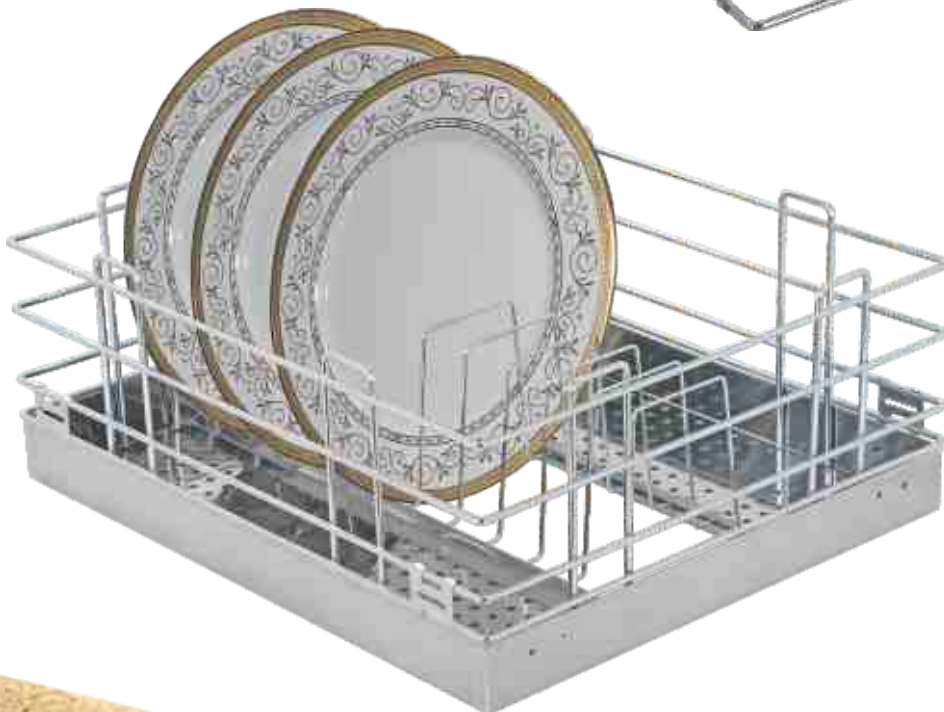

Perforated Sheet Cup & Saucer Basket

Size in inch

Width 12, 15, 17, 19, 21

Depth 20, 22, 24

Height 4

Size in mm

Width 304, 380, 430

480, 530

Depth 508, 560, 608

Height 101

Plate Basket

Size in inch

Width 12, 15, 17, 19, 21

Depth 20, 22, 24

Height 6

Size in mm

Width 304, 380, 430

480, 530

Depth 508, 560, 608

Height 152

Perforated Sheet Plate Basket

Size in inch

Width 12, 15, 17, 19, 21

Depth 20, 22, 24