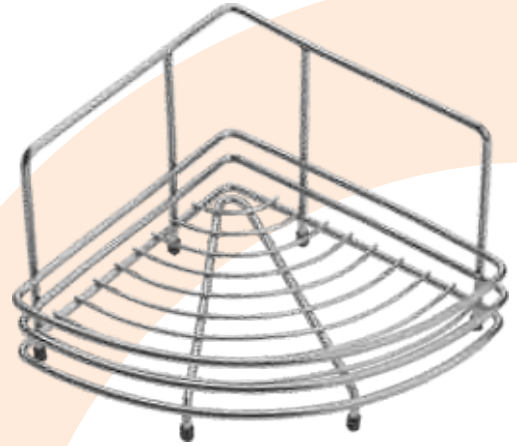

Height 24

Size in mm

Width 101, 152, 203

Depth 508, 560, 610

Height 600

An ISO 9001:2015
Certified Company

EstiloTM
Let's arrange

Single Corner

Size in inch		Size in mm	
Width	9	Width	228
Depth	9	Depth	228
Height	7	Height	178

Double Corner

Size in inch		Size in mm	
Width	9	Width	228
Depth	9	Depth	228
Height	17	Height	431

Triple Corner

Size in inch		Size in mm	
Width	9	Width	228
Depth	9	Depth	228
Height	27	Height	685